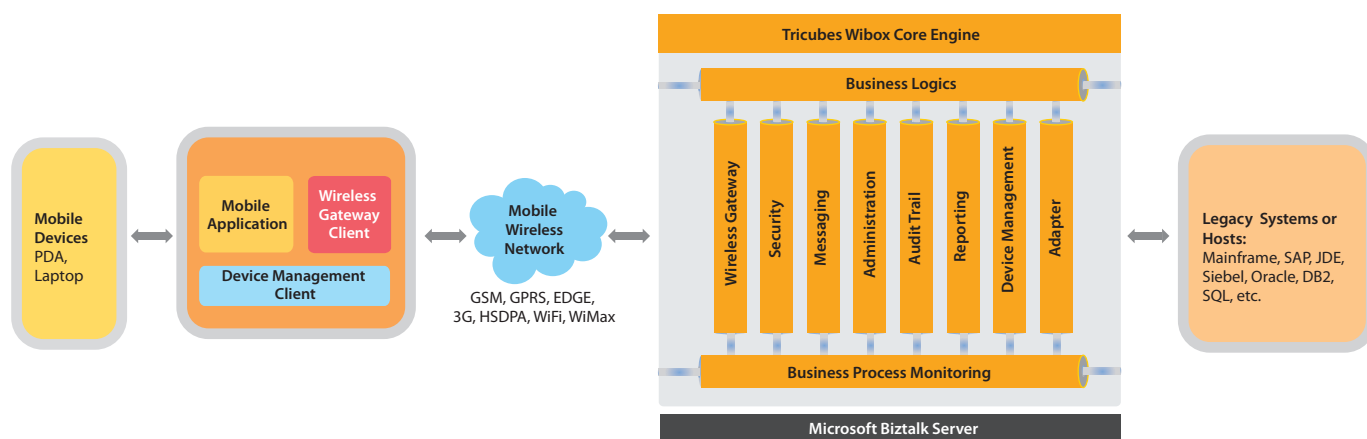

Wi[box]

Designed for vertical industry solutions, Wibox is your key to enterprise mobility. Made up of customizable business rules, Wibox allows players in the enforcement, logistics, utilities, telecommunications and financial industries to keep moving. With a modular software architecture and complete device management, Wibox lets you deploy your business applications with existing enterprise systems quickly and seamlessly. Giving you increased productivity, efficiency and total flexibility with visual tools to define, deploy and manage critical business processes. With connectivity options that include GSM, GPRS, 3G, WiFi and WiMax, Wibox keeps your business moving.

Industry Applications
Enforcement
Utilities
Logistics
Telecommunications
Banking

Wireless connectivity

Seamless connectivity with GSM, GPRS, EDGE, 3G, SMS, WiMax and WiFi.

Multiple available adapters

Allow you to connect to a host or legacy system including Mainframe, SAP, Oracle, DB2, and SQL.

Customizable

Use Tricubes applications or build your own.

Device management

Keeps you in control wherever you are. Supports device tracking with monitoring and remote upgrade over the air.

Security

Ensures confidentiality, integrity, and availability of data by utilizing encryption, authentication and audit trail.

System Architecture

Head Office
Tricubes Berhad
Suite 13.1, Level 13, Menara Great Eastern,
303 Jalan Ampang, 50450 Kuala Lumpur, Malaysia.
Phone: +603.4264.4000 Fax: +603.4264.4100

Product Development
Tricubes Computers Sdn Bhd
Lot 3-2 Incubator 3, Technology Park Malaysia,
Bukit Jalil, 57000 Kuala Lumpur, Malaysia.
Phone: +603.8994.6066 Fax: +603.8996.0264

For more information visit us at:

<http://www.tricubes.com>