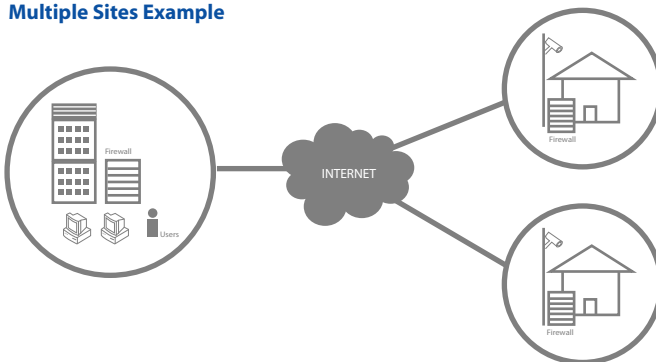

Multiple Sites Example

For more information visit us at:

<http://www.tricubes.com>

Head Office

Tricubés Berhad
Suite 13.1, Level 13, Menara Great Eastern,
303 Jalan Ampang, 50450 Kuala Lumpur
Malaysia
Phone: +603.4264.4000 Fax: +603.4264.4100

Product Development

Tricubés Computers Sdn Bhd
Lot 3-2 Incubator 3, Technology Park Malaysia,
Bukit Jalil, 57000 Kuala Lumpur
Malaysia
Phone: +603.8994.6066 Fax: +603.8996.0264
□

Camera System

IP-Based CCTV camera - direct connection to the existing/new Local Area Network switch/hub or Wireless LAN

Analogue CCTV camera - convert to IP-Based system by adding Network Video Server.

Network video Server

Built-in hard drive for local recording

Built-in with motion detector for un-manned monitoring

Built-in web server for viewing from Internet browser.

Software application

A centralised Windows-based software application. Over LAN/WAN networks for multiple sites monitoring.

Benefits of our solution

Improves the level of security.

Provides a safe environment.

Reduces massive video and data cabling, thus reducing deployment and maintenance costs.

Works with any type of CCTV camera.

Multiple remote sites can be monitored from a central security centre.